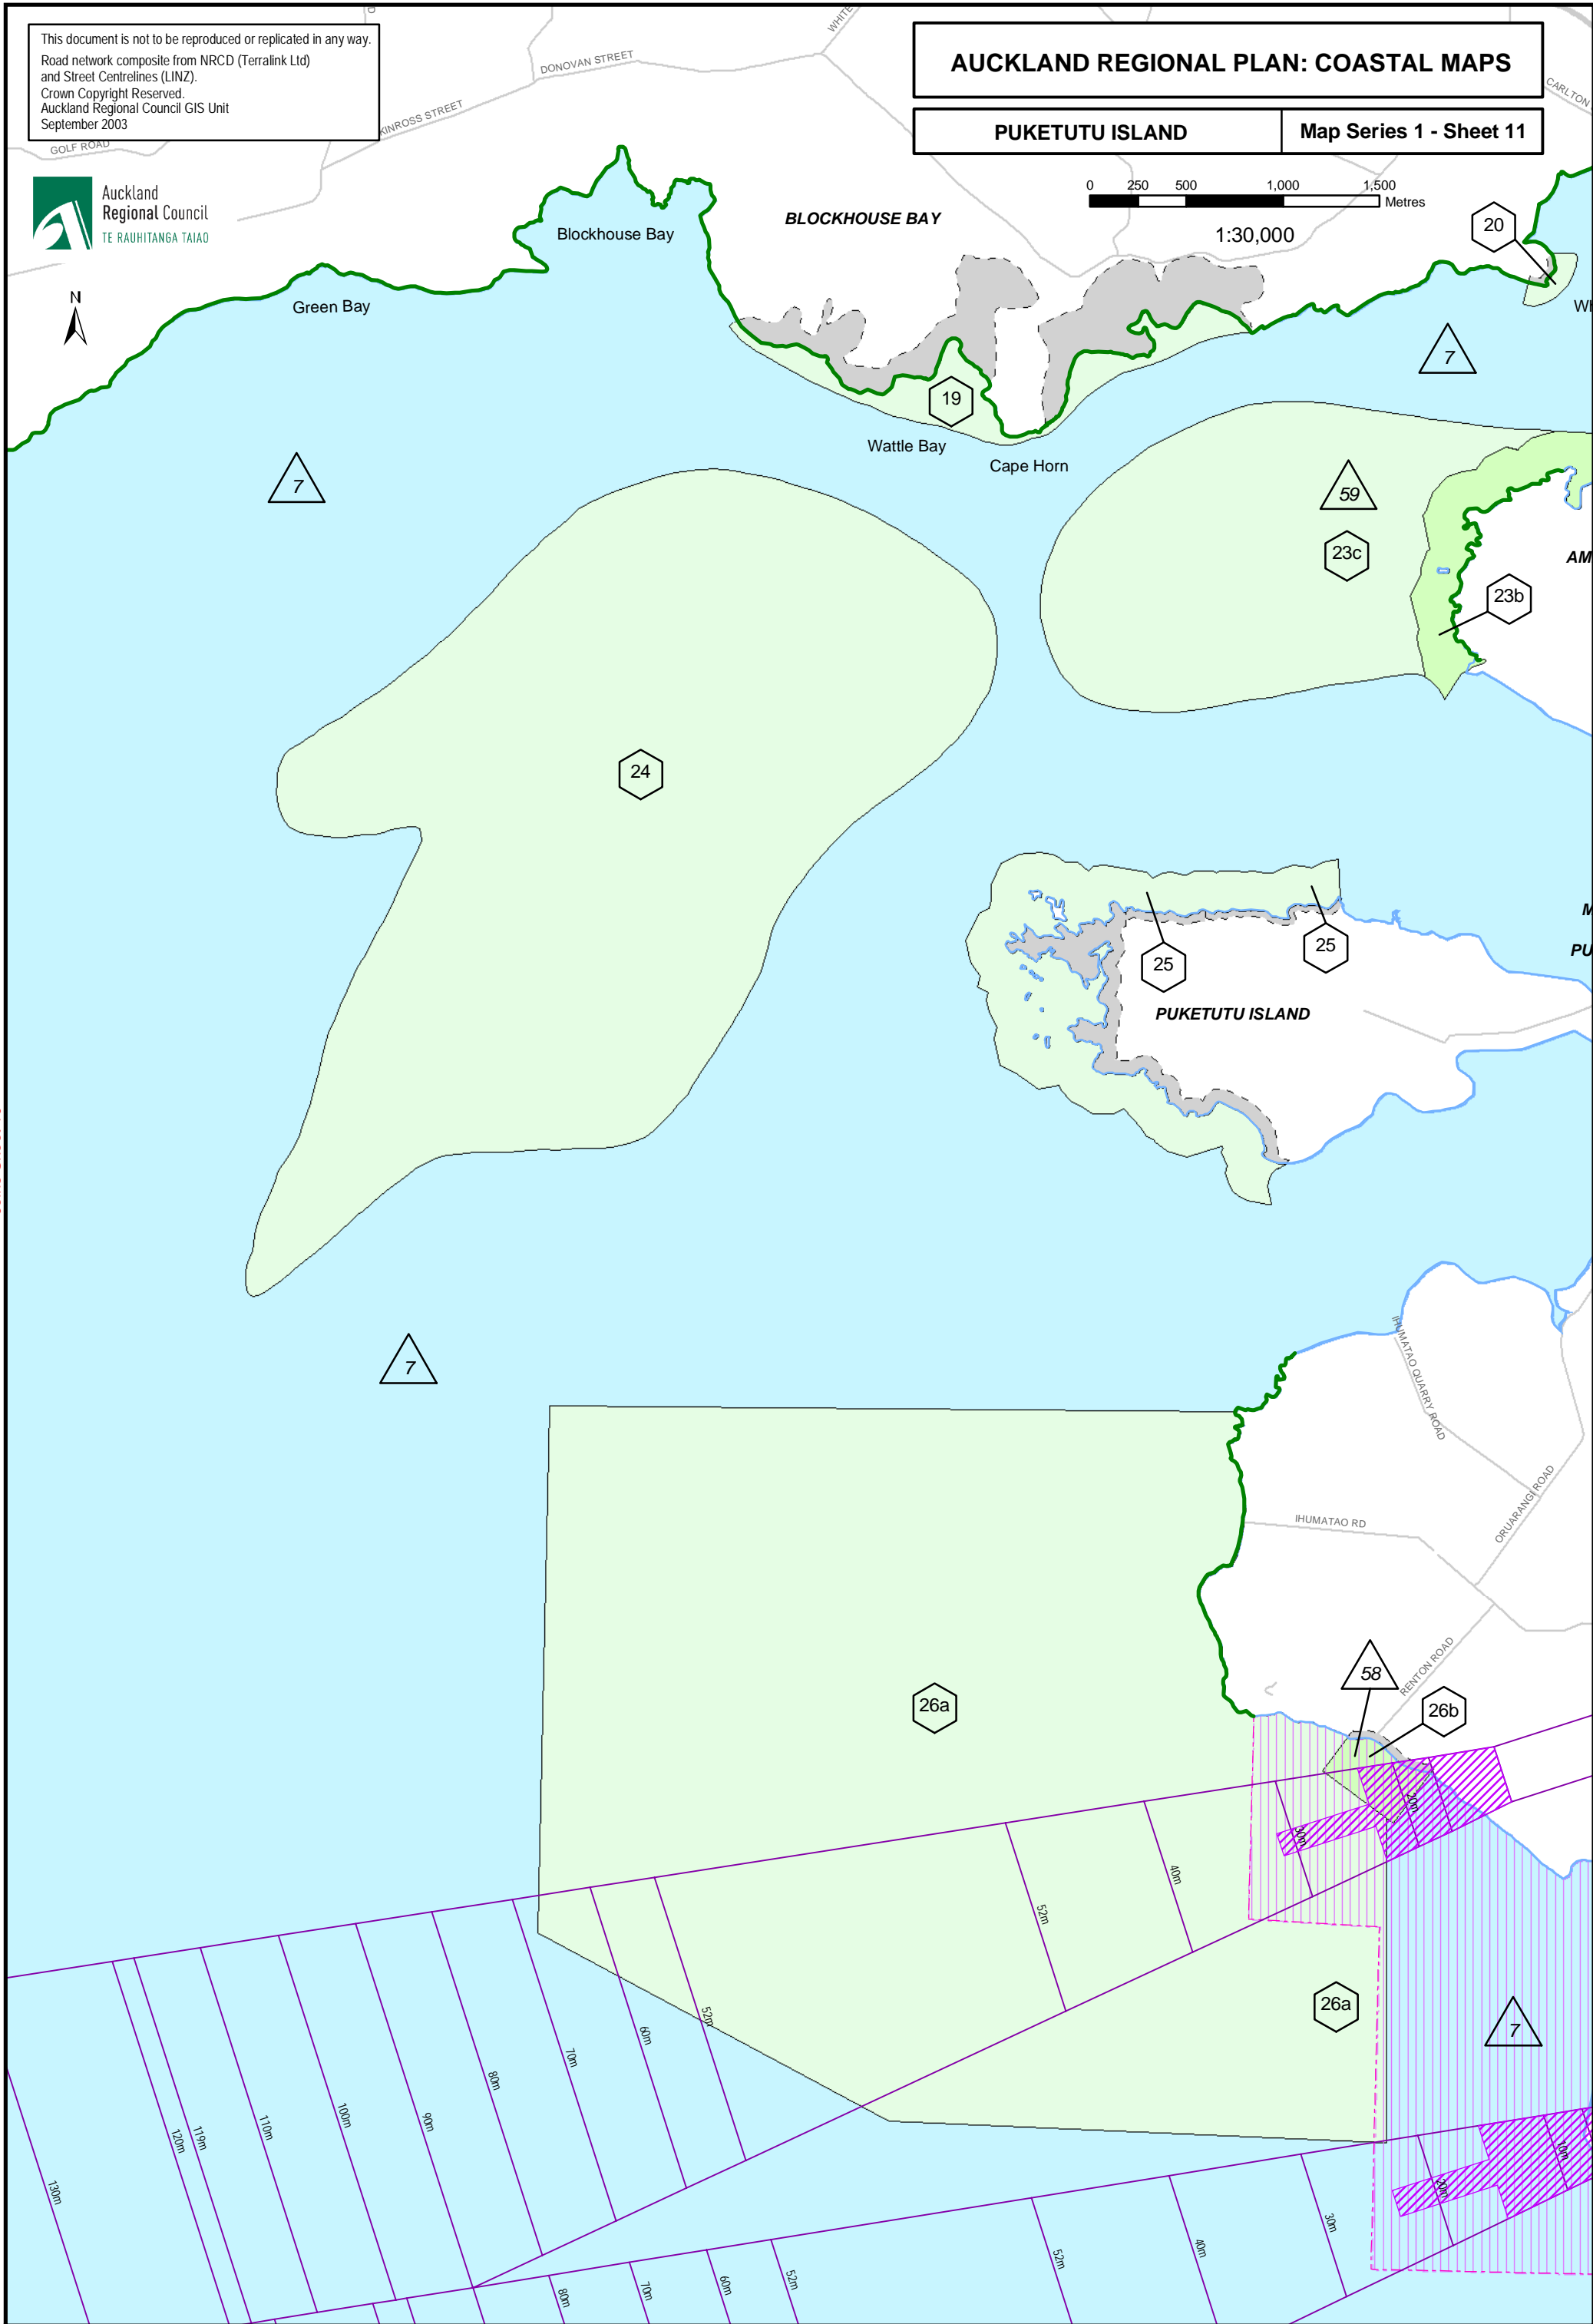

This document is not to be reproduced or replicated in any way.
Road network composite from NRC (Terralink Ltd)
and Street Centrelines (LINZ).
Crown Copyright Reserved.
Auckland Regional Council GIS Unit
September 2003

AUCKLAND REGIONAL PLAN: COASTAL MAPS

PUKETUTU ISLAND

Map Series 1 - Sheet 11

1:30,000

Joins Sheet 10

Joins Sheet 12

Joins Sheet 16